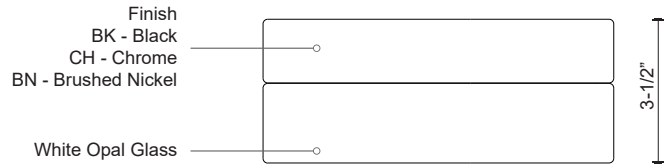

LOMITA
FM2011
 FLUSH MOUNT

PROJECT

DESCRIPTION

Single LED flush mount ceiling fixture with round white opal glass. Metal details in black, brushed nickel or chrome finish, and is equipped with our powerful 120V AC LED technology

FM2011-CH
 Chrome

FM2011-BK
 Black

FM2011-BN
 Brushed Nickel

SPECIFICATION DETAILS

* For custom options, consult factory for details.

Fixture Dimensions	D11" x H3-1/2"
Light Source	LED
Wattage	15W
Total Lumens	1300lm
Delivered Lumens	BN-1023lm; CH-948lm;
Voltage	120V
Color Temperature	3000K
CRI (Ra)	>90
Optional Color Temps	2700K - 5000K Available, Minimum Order Quantities Apply
LED Rated Life	50,000 hours
Dimming	100% - 10%, ELV Dimmer (Not Included)
Glass Details	White Opal Glass
Location	Dry
Warranty	5 Years